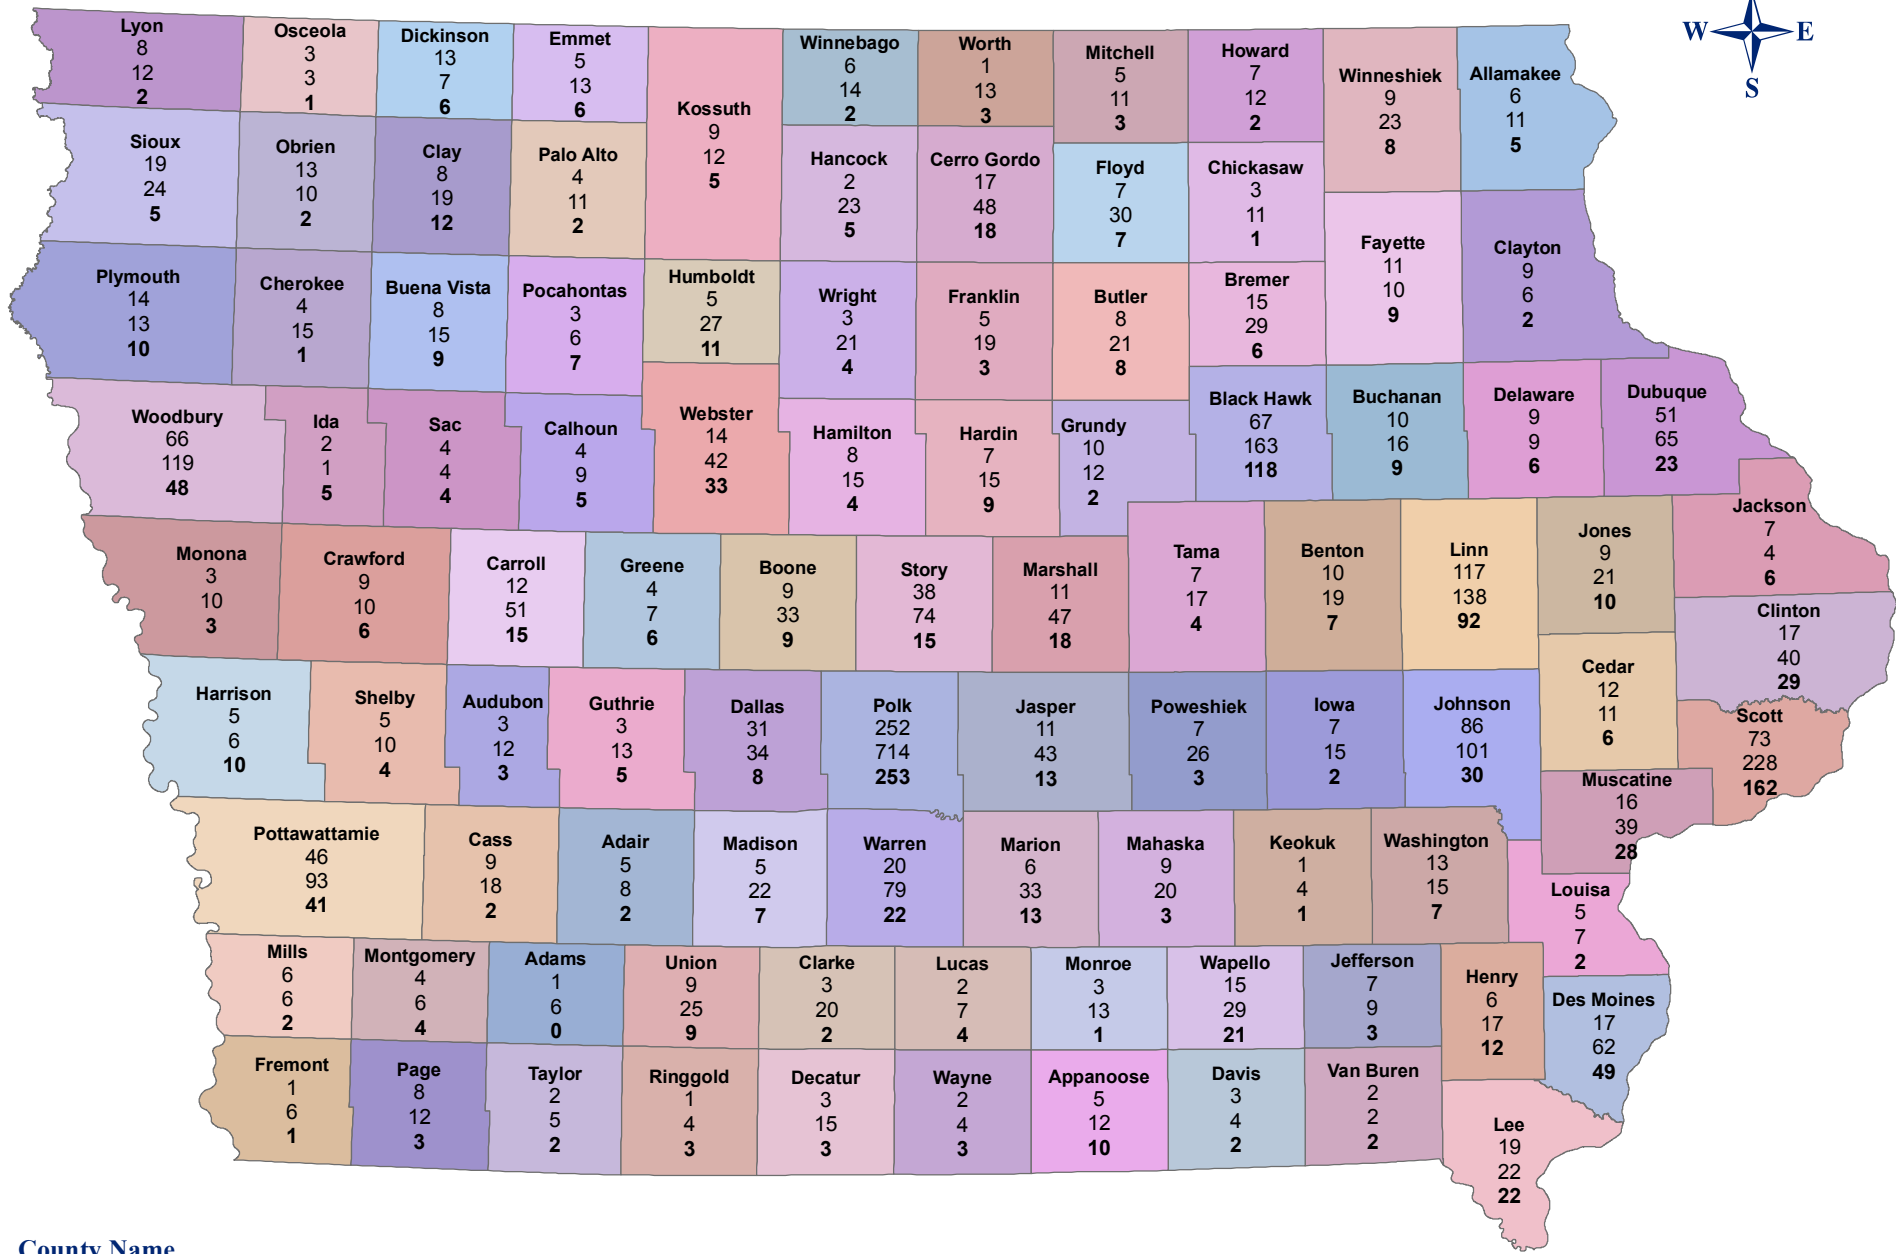

# Iowa Child Care Provider Counts - as of December 2015

(Source: DHS KinderTrack System)

County Name

Licensed Child Care Centers

Registered Child Development Homes (CDH)

Non-Registered Homes Receiving CCA (Subsidy)